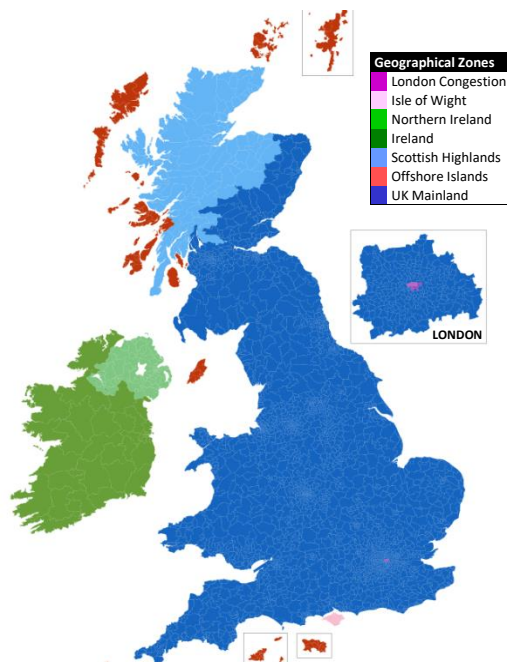

SERVICE RANGE	Next Day	Pre 10:30	Pre 13:00	Saturday
England	All Postcodes	All Postcodes	All Postcodes	All Postcodes
Wales	All Postcodes	All Postcodes except: LL49, LL51–LL55	All Postcodes except: LL35–LL48	All Postcodes
Scotland AB	All Postcodes except: AB35-AB38 (48 hrs)	All postcodes except: AB10-AB16, AB21-AB25, AB30-AB39, AB41-AB45, AB51-AB56	All Postcodes except: AB30-AB39, AB41-AB45, AB51-AB56	All Postcodes
Scotland DD	All Postcodes	All Postcodes except: DD1-DD7, DD11	All Postcodes except: DD8-10	All Postcodes
Scotland DG	All Postcodes	All Postcodes except: DG3-DG9 & DG12-DG14	All Postcodes except: DG3-DG9 & DG12-DG14	All Postcodes
Scotland EH	All Postcodes	All Postcodes	All Postcodes	All Postcodes
Scotland FK	All Postcodes except: FK18-FK21 (72 hrs)	All Postcodes except: FK17 – FK21	All Postcodes except: FK17-FK21	All Postcodes except: FK18-FK21
Scotland G	All Postcodes	All Postcodes except: G63, G83 & G84	All Postcodes	All Postcodes
Scotland HS	Not Available (3-5 days)	Not Available	Not Available	Not Available
Scotland IV	48 hrs	Not Available	Not Available	Not Available
Scotland KA	All Postcodes	All Postcodes except: KA18-KA26, KA29 & KA30	All Postcodes except: KA18, KA19, KA26, KA29-KA30	All Postcodes
Scotland KW	Not Available (72 hrs)	Not Available	Not Available	Not Available
Scotland KY	All Postcodes	All Postcodes except: KY13-KY16	All Postcodes	All Postcodes
Scotland ML	All Postcodes	All Postcodes except: ML11 & ML12	All Postcodes	All Postcodes
Scotland PA	All Postcodes except: PA21-PA38 & PA80 (48/72 hrs)	All Postcodes except: PA16-PA19, PA21-PA38 & PA80	All Postcodes except: PA21-PA38 & PA80	All Postcodes except: PA21-PA38 & PA80
Scotland PH	All Postcodes except: PH17-26 & PH30-PH41, PH49 & PH50 (48/72 hrs)	All Postcodes except: PH1-PH26 & PH30-PH41, PH49 & PH50	All Postcodes except: PH3-PH26 & PH30-PH41, PH49 & PH50	All Postcodes except: PH17-26 & PH30-PH41, PH49 & PH50
Scotland TD	All Postcodes	All Postcodes except: TD9 (Sectors 0,7,8 & 9)	All Postcodes except: TD9 (sector 0)	All Postcodes
Isle of Wight	All Postcodes	Not Available	All Postcodes	All Postcodes
Northern Ireland	Next Day service available by Air with supplementary charge. Standard service: 48 hrs, 72 hrs for BT68-BT71 (residential), BT74-BT82 (residential) & BT92-BT94	Not Available	Not Available except by air: BT1-BT20, BT23-BT29, BT32, BT36-BT48, BT50-BT54, BT67, BT68-BT71 (business only), BT75-BT77 (business only)	Available for deliveries despatched on a Thursday, with BT68-BT71 (residential), BT74-BT82 (residential) & BT92-BT94 despatched on a Wednesday
Ireland (B2B Only)	Dublin 1-24 48 Hrs Rest of Ireland - 72 Hrs	Not Available	Not Available	Not Available
Isle of Man	48 hrs	Not Available	Not Available	Not Available
Channel Islands (B2B only)	Next Day service only available by Air with supplementary charge. Standard Service: 48 hrs	Not Available	Not Available	Not Available
Scilly Isles (B2B only)	72 hrs	Not Available	Not Available	Available only for deliveries despatched previous Monday
Scottish Isles	3 – 5 days	Not Available	Not Available	Not Available